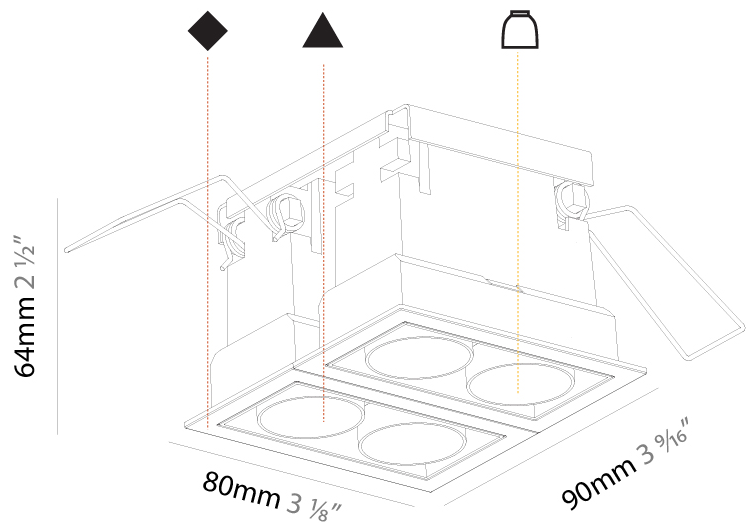

GENERAL

Series: Magiq
Subseries: Magiq 2x2 Cell Korona
Brand: Prolicht
Division: Architectural
Mounting Type: Recessed
Mounting Location: Ceiling
Subcategory: Downlight

PHYSICAL

Shape: Square
Length (mm): 80
Length (in): 3 1/8
Width (mm): 90
Width (in): 3 9/16
Height (mm): 64
Height (in): 2 1/2
Ceiling Thickness (mm): 10 / 12.5 / 15 / 25 / 30
Ceiling Thickness (in): 3/8 or 1/2 or 9/16 or 1 or 1 3/16
Min. Recessing Depth (mm): 100
Min. Recessing Depth (in): 3 15/16
Light Distribution: Downlight
Weight (kg): 0.265
Weight (lbs): 0.58
Fixture Finish: SSR / BKV / CWI / CRY / HAB / UFT / ITA / RUA / FTG / MYG / LOD / PUS / FRO / FUP / KIA / POP / BLS / SPG / MEY / GOH / GUM / CHC / COM / ABZ / JAG / OBR / MOS / ROR
Holder Finish: WHI / BLK
Fixture Material: Aluminum Die Cast
Cut-out Measurements: 73mm / 2 7/8" x 38mm / 1 1/2"

RATINGS AND CERTIFICATIONS

Certified By: CSA Certified to UL and CSA Standards
IP rating: IP20

100mm
3 15/16"

10 - 30 mm
3/8" - 1 3/16"

73mm x 83mm
2 7/8" x 3 1/4"

MAGIQ 2X2 CELL KORONA RECESSED

A35637-

PROJECT	_____
TYPE	_____
SPECIFIER	_____
QUANTITY	_____
DATE	_____