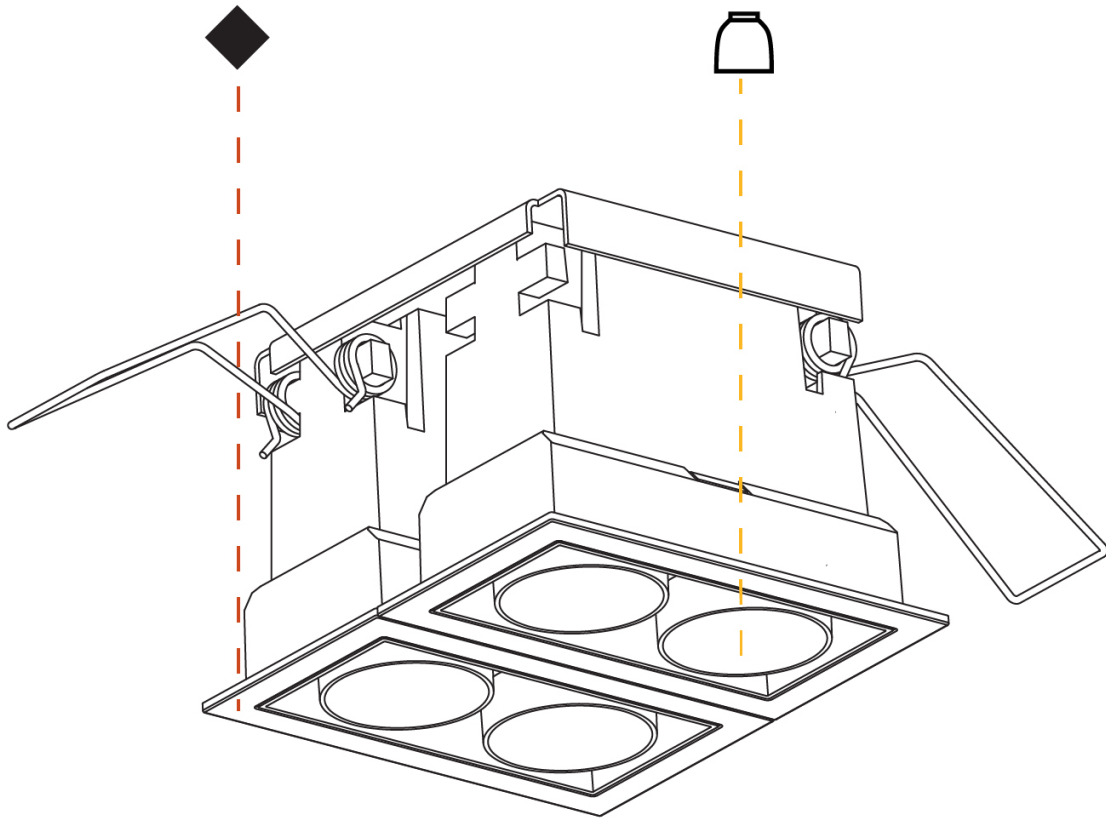

MAGIQ 2X2 CELL RECESSED

A35633-

PROJECT	_____
TYPE	_____
SPECIFIER	_____
QUANTITY	_____
DATE	_____