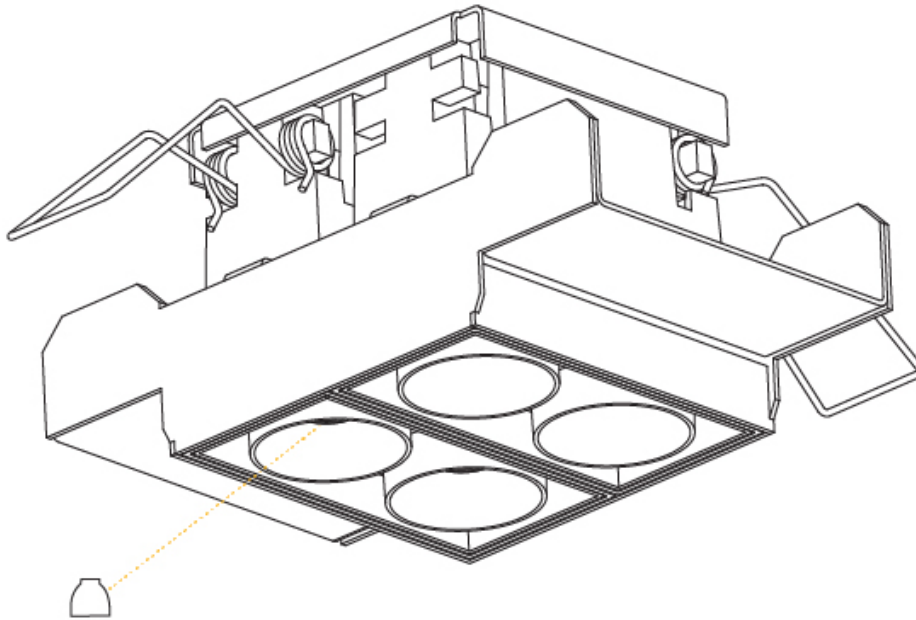

MAGIQ 2X2 CELL TRIMLESS

A35618-

PROJECT	_____
TYPE	_____
SPECIFIER	_____
QUANTITY	_____
DATE	_____