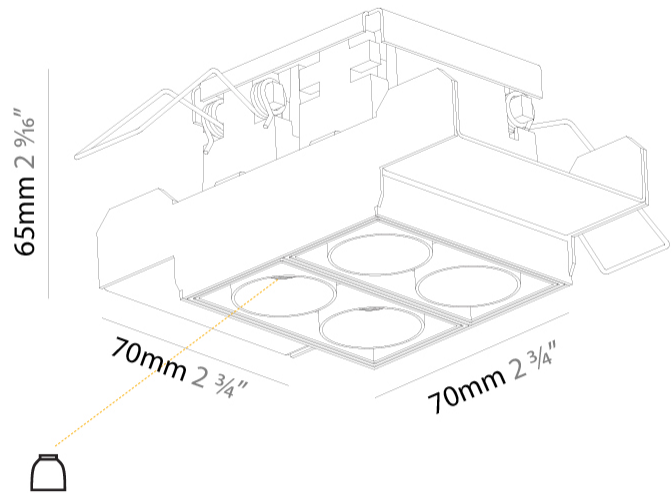

GENERAL

Series: Magiq
Subseries: Magiq 2x2 Cell
Brand: Prolicht
Division: Architectural
Mounting Type: Trimless
Mounting Location: Ceiling
Subcategory: Downlight

PHYSICAL

Shape: Square
Length (mm): 70
Length (in): 2 ¾
Width (mm): 70
Width (in): 2 ¾
Height (mm): 65
Height (in): 2 9/16
Ceiling Thickness (mm): 12.5
Ceiling Thickness (in): 1/2
Min. Recessing Depth (mm): 100
Min. Recessing Depth (in): 3 15/16
Light Distribution: Downlight
Weight (kg): 0.428
Weight (lbs): 0.94
Fixture Finish: BLK / WHI
Fixture Material: Aluminum Die Cast
Cut-out Measurements: 82mm / 3 1/4" x 42mm / 1 5/8"
Upon Request: Unique Ceiling Thickness

ELECTRICAL

Lamp Type: LED (Zhaga Standard)
Input Wattage (W): 14.3
Total Output Wattage (W): 13.2
Dimming: Tri-Mode (Non-Dimming and Phase Dimming (120Vac only) and 0-10V Dimming)
Driver Included: No
Driver Location: Recessed Housing
Driver Type: Constant Current - Universal
Driver Class: Class 2
Housing: See components
Input Voltage (V): 120 - 277
Constant Current (MA): 1050

LED

Number of LEDs: 4
Color Temperature (°K): 2700 / 3000 / 3500 / 4000
Max. Delivered Lumen (lm): 780 / 830 / 833 / 850
CRI: >90 CRI
Lamp Life (hrs): 50000
Upon Request: Special Color Temperature

OPTICAL

Reflector: 10 / 20 / 40
Upon Request: Special Beam Angles

RATINGS AND CERTIFICATIONS

Certified By: CSA Certified to UL and CSA Standards
IP rating: IP20