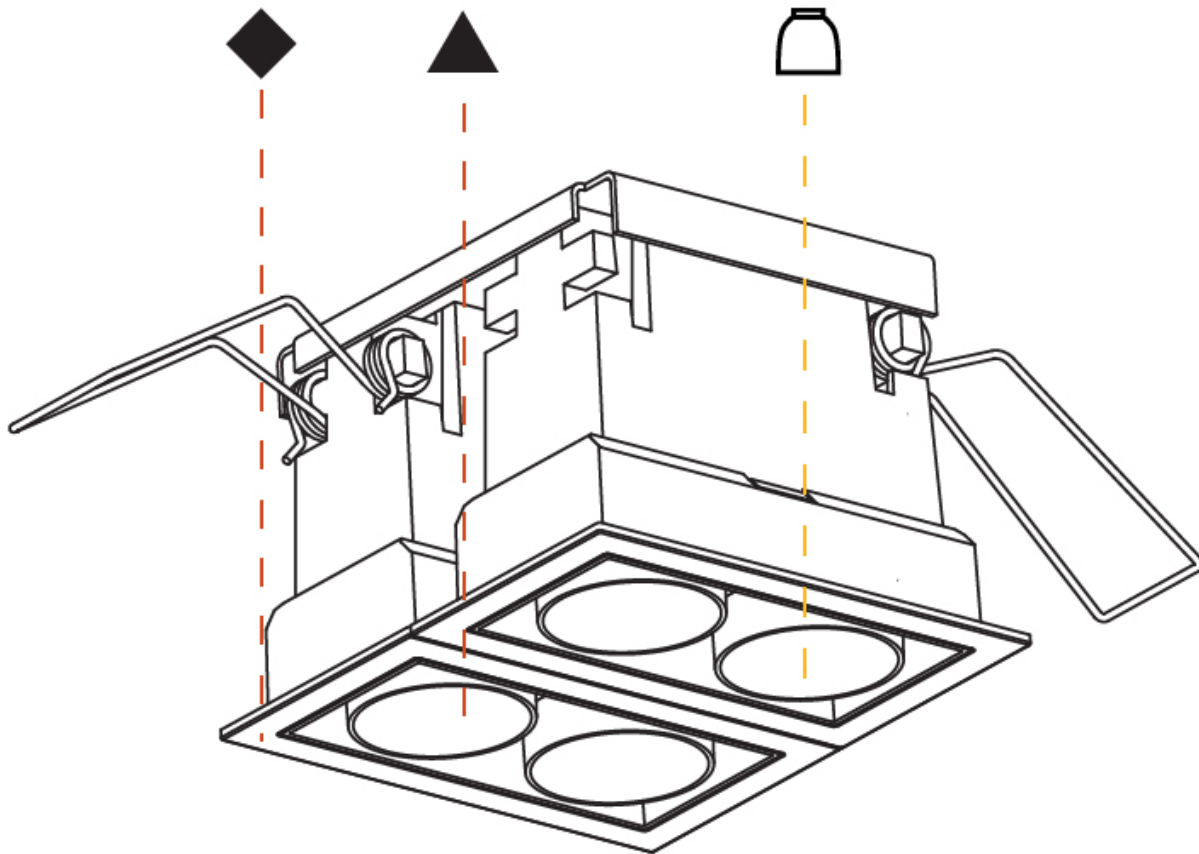

RATINGS AND CERTIFICATIONS

Certified By: CSA Certified to UL and CSA Standards
IP rating: IP20

100mm
3 15/16"

10 - 30 mm
3/8" - 1 3/16"

73mm x 83mm
2 7/8" x 3 1/4"

MAGIQ 2X2 CELL KORONA RECESSED

A35637-

PROJECT	_____
TYPE	_____
SPECIFIER	_____
QUANTITY	_____
DATE	_____